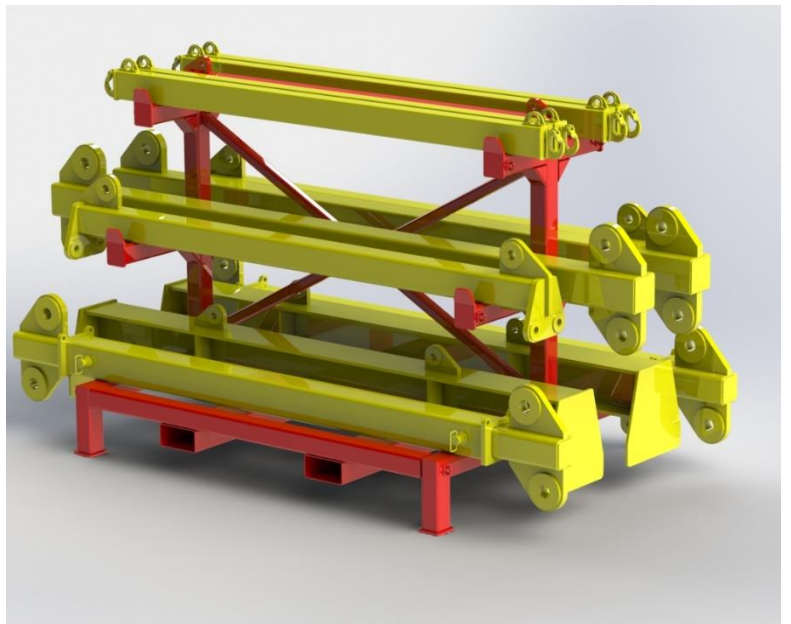

# LARGE SPREADER BEAM RAK

## HEAVY DUTY – DOUBLE SIDED

### SPECIFICATIONS

Part No.	SR62
Length	2010mm
Height	1660mm
Depth	1610mm
Capacity	5T
Weight	335kg

### FEATURES

- 6 Bays
- Lashing / Tie Down Points
- Forklift Pockets
- Lifting Points