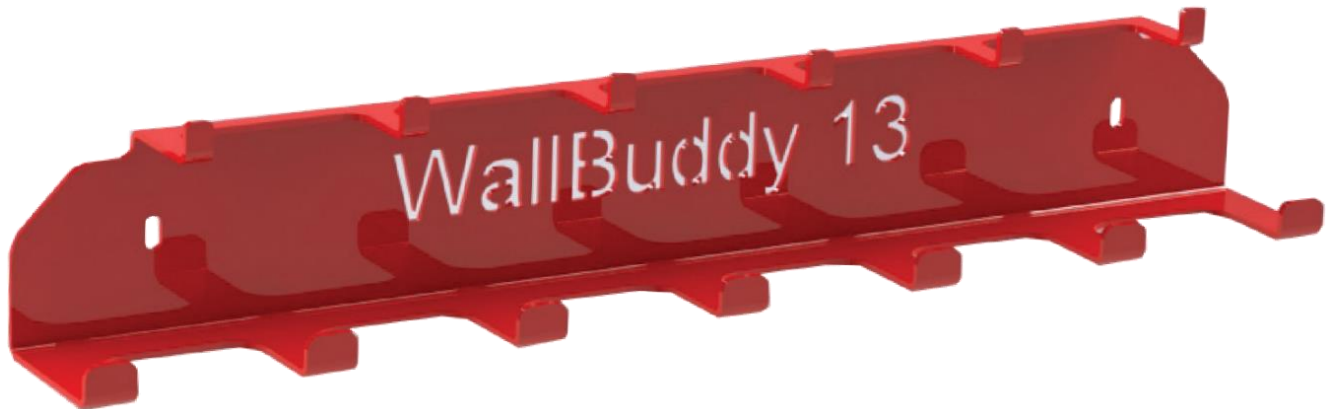

# WALL BUDDY 13

## LIGHTWEIGHT STORAGE RACK

### SPECIFICATIONS

Part No.	SR1A
Length	1000mm
Height	150mm
Depth	130mm
Capacity	110kg
Weight	11kg
Hooks	13 hooks: 7 - 85mm x 35mm x 5mm 6 - 95mm x 20mm x 5mm