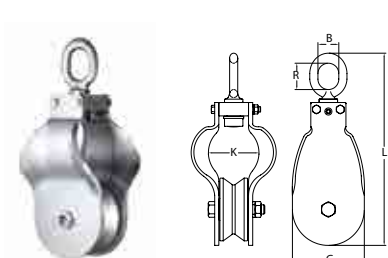

Applications: Marine and fishing industry

► Trawl Blocks with Swivel Eye

Part No.	WLL (tonnes)	Sheave Diameter (inch)	Sheave width	B (mm)	R (mm)	G (mm)	L (mm)	N.W (Kg)
Needle type								
46732	5	6	2 3/4	50	63	178	398	11.9

Part No.	WLL (tonnes)	Sheave Diameter (inch)	Sheave width	B (mm)	R (mm)	G (mm)	L (mm)	N.W (Kg)
Tapered type								
46741	10	8	2 7/8	38	82	223	474	19.7

Part No.	WLL (tonnes)	Sheave Diameter (inch)	Sheave width	B (mm)	R (mm)	G (mm)	L (mm)	N.W (Kg)
Bronze bushed								
46736	5	6	2 3/4	50	63	172	460	14.2

PWB[®] Manual Sheaves

Fully interchangeable sheaves.

Applications: For use with manila and wire rope

➤ Manila Rope Sheaves - Red Enamel Finish

Sheave Dia. D (mm)	Part No.	A (mm)	B (mm)	C (mm)	E (mm)	Rope dia. R (mm)
63	45588	12.5	20.5	19.5	3.2	10
75	45590	12.5	20.5	19.5	4.8	12
100	45594	19	24.5	23	6.4	16
125	45598	22	29.5	27	7.1	20
150	45600	25	32	30	8	24
200	45604	35	46	44	11	32

➤ Wire Rope Sheaves - Yellow Enamel Finish

Sheave Dia. D (mm)	Part No.	A (mm)	B (mm)	C (mm)	E (mm)	Rope dia. R (mm)
63	45589	12.5	20.5	19.5	4.8	5
75	45591	12.5	20.5	19.5	6.4	6
100	45595	19	24.5	23	8	8
125	45599	22	29.5	27	11	10
150	45601	25	32	30	12.7	12
200	45605	35	46	44	16	16