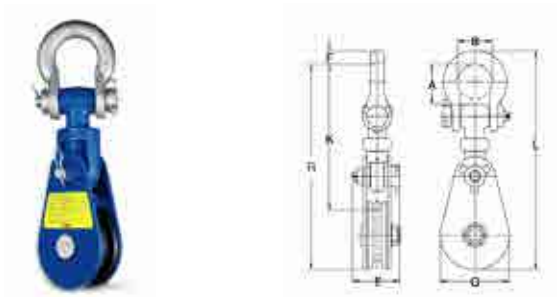

► Snatch Block

- Fully interchangeable sheaves .
- Supplied with either drop forged swivel hooks or swivel eyes.
- Becketts are standard on all single and double blocks.
- Bronze bushes and safety latches are also standard across the range.

Applications: Block and tackle, general pulling

Australian Standard: AS 2089

Sheave dia (mm)	63	75	100	125	150	200
Capacity	250kg	250kg	750kg	1t	1t	2t
Manilla Rope dia (mm)	10	12	16	20	24	32
Hook Suspended - Part No	45622	45639	45672	45706	45723	45757
Eye Suspended - Part No	45614	45631	45664	45698	45715	45749
Wire Rope dia. (mm)	5	6	8	10	12	16
Hook Suspended - Part No	45623	45640	45673	45707	45724	45758
Eye Suspended - Part No	45615	45632	45665	45699	45716	45750

Yoke® Snatch Blocks

► Snatch Block with Shackle

- Manufactured from high tensile steel.
- Available in sizes 2 tonne to 20 tonne capacity.
- Suitable for wire rope sizes 5/16" (8mm) to 1-1/8" (29mm).
- Supplied with test certificates.
- Sheaves complete with bronze bush and greased fitting for ease of operation.

Applications: Block and tackle, general pulling

Part No.	WLL 4:1 (tonnes)	Sheave Dia. (mm)	Wire Rope Size (mm)	Replacement Sheaves	A (mm)	B (mm)	K (mm)	R (mm)	E (mm)	F (mm)	G (mm)	L (mm)	N.W (kg)
40900	2.0	75	8-10	40889	35	30	150	217	64	11	75	228	2.0
40901	4.0	115	10-13	40890	64	50	243	337	79	19	107	356	5.9
40902	8.0	150	16-19	40891	87	76	320	452	104	32	152	484	13.0
40903	8.0	200	16-19	40982	87	76	333	526	104	32	220	558	19.5
40904	12.0	150	19-22	40893	78	80	359	496	134	44	167	540	24.3
40905	15.0	200	19-22	40894	78	80	355	545	134	44	220	589	29.6
40906	15.0	250	19-22	40895	78	80	423	670	134	44	280	714	43.0
40907	15.0	300	19-22	40896	78	80	428	726	134	44	330	770	53.5
40908	20.0	200	25-29	40897	109	93	433	616	150	55	216	671	41.2
40909	20.0	250	25-29	40898	109	93	481	723	150	55	280	778	54.0
40910	20.0	300	25-29	40899	109	93	485	778	150	55	330	833	62.5