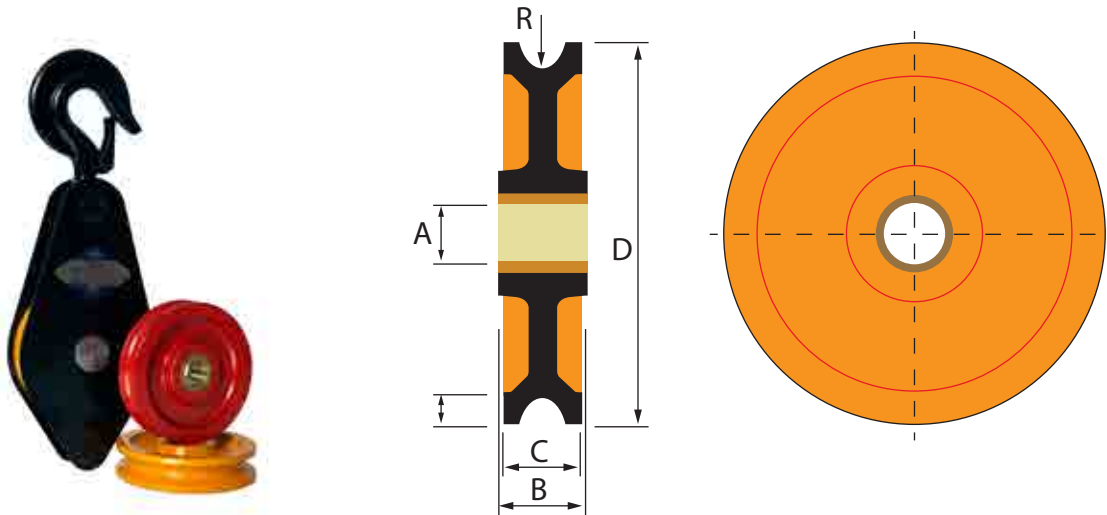

Applications: Marine and fishing industry

► Trawl Blocks with Swivel Eye

Part No.	WLL (tonnes)	Sheave Diameter (inch)	Sheave width	B (mm)	R (mm)	G (mm)	L (mm)	N.W (Kg)
Needle type								
46732	5	6	2 3/4	50	63	178	398	11.9

Part No.	WLL (tonnes)	Sheave Diameter (inch)	Sheave width	B (mm)	R (mm)	G (mm)	L (mm)	N.W (Kg)
Tapered type								
46741	10	8	2 7/8	38	82	223	474	19.7

Part No.	WLL (tonnes)	Sheave Diameter (inch)	Sheave width	B (mm)	R (mm)	G (mm)	L (mm)	N.W (Kg)
Bronze bushed								
46736	5	6	2 3/4	50	63	172	460	14.2

PWB[®] Manual Sheaves

Fully interchangeable sheaves.

Applications: For use with manila and wire rope

➤ Manila Rope Sheaves - Red Enamel Finish

Sheave Dia. D (mm)	Part No.	A (mm)	B (mm)	C (mm)	E (mm)	Rope dia. R (mm)
63	45588	12.5	20.5	19.5	3.2	10
75	45590	12.5	20.5	19.5	4.8	12
100	45594	19	24.5	23	6.4	16
125	45598	22	29.5	27	7.1	20
150	45600	25	32	30	8	24
200	45604	35	46	44	11	32

➤ Wire Rope Sheaves - Yellow Enamel Finish

Sheave Dia. D (mm)	Part No.	A (mm)	B (mm)	C (mm)	E (mm)	Rope dia. R (mm)
63	45589	12.5	20.5	19.5	4.8	5
75	45591	12.5	20.5	19.5	6.4	6
100	45595	19	24.5	23	8	8
125	45599	22	29.5	27	11	10
150	45601	25	32	30	12.7	12
200	45605	35	46	44	16	16