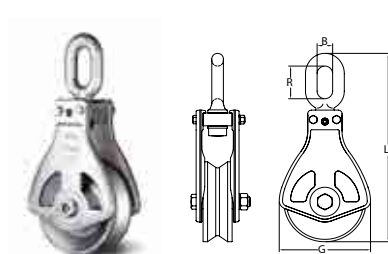

Yoke® Trawl Blocks

Manufactured with the highest quality steel available. Corrosion resistant, particularly in a salt water environment. Sealed bearings for increased life span and performance.

Test certificates available on request.

Applications: Marine and fishing industry

► Trawl Blocks with Swivel Eye

Part No.	WLL (tonnes)	Sheave Diameter (inch)	Sheave width	B (mm)	R (mm)	G (mm)	L (mm)	N.W (Kg)
Needle type								
46732	5	6	2 3/4	50	63	178	398	11.9

Part No.	WLL (tonnes)	Sheave Diameter (inch)	Sheave width	B (mm)	R (mm)	G (mm)	L (mm)	N.W (Kg)
Tapered type								
46741	10	8	2 7/8	38	82	223	474	19.7

Part No.	WLL (tonnes)	Sheave Diameter (inch)	Sheave width	B (mm)	R (mm)	G (mm)	L (mm)	N.W (Kg)
Bronze bushed								
46736	5	6	2 3/4	50	63	172	460	14.2

Applications: Block and tackle, general pulling

Australian Standard: AS 2089

Sheave dia (mm)	63	75	100	125	150	200
Capacity	250kg	250kg	750kg	1t	1t	2t
Manilla Rope dia (mm)	10	12	16	20	24	32
Hook Suspended - Part No	45622	45639	45672	45706	45723	45757
Eye Suspended - Part No	45614	45631	45664	45698	45715	45749
Wire Rope dia. (mm)	5	6	8	10	12	16
Hook Suspended - Part No	45623	45640	45673	45707	45724	45758
Eye Suspended - Part No	45615	45632	45665	45699	45716	45750