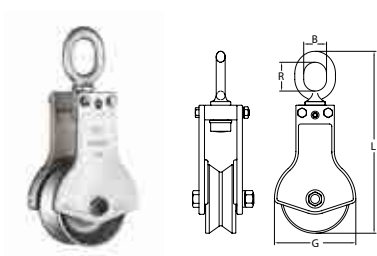

Yoke® Trawl Blocks

Manufactured with the highest quality steel available. Corrosion resistant, particularly in a salt water environment. Sealed bearings for increased life span and performance.

Test certificates available on request.

Applications: Marine and fishing industry

► Trawl Blocks with Swivel Eye

Part No.	WLL (tonnes)	Sheave Diameter (inch)	Sheave width	B (mm)	R (mm)	G (mm)	L (mm)	N.W (Kg)
Needle type								
46732	5	6	2 3/4	50	63	178	398	11.9

Part No.	WLL (tonnes)	Sheave Diameter (inch)	Sheave width	B (mm)	R (mm)	G (mm)	L (mm)	N.W (Kg)
Tapered type								
46741	10	8	2 7/8	38	82	223	474	19.7

Part No.	WLL (tonnes)	Sheave Diameter (inch)	Sheave width	B (mm)	R (mm)	G (mm)	L (mm)	N.W (Kg)
Bronze bushed								
46736	5	6	2 3/4	50	63	172	460	14.2